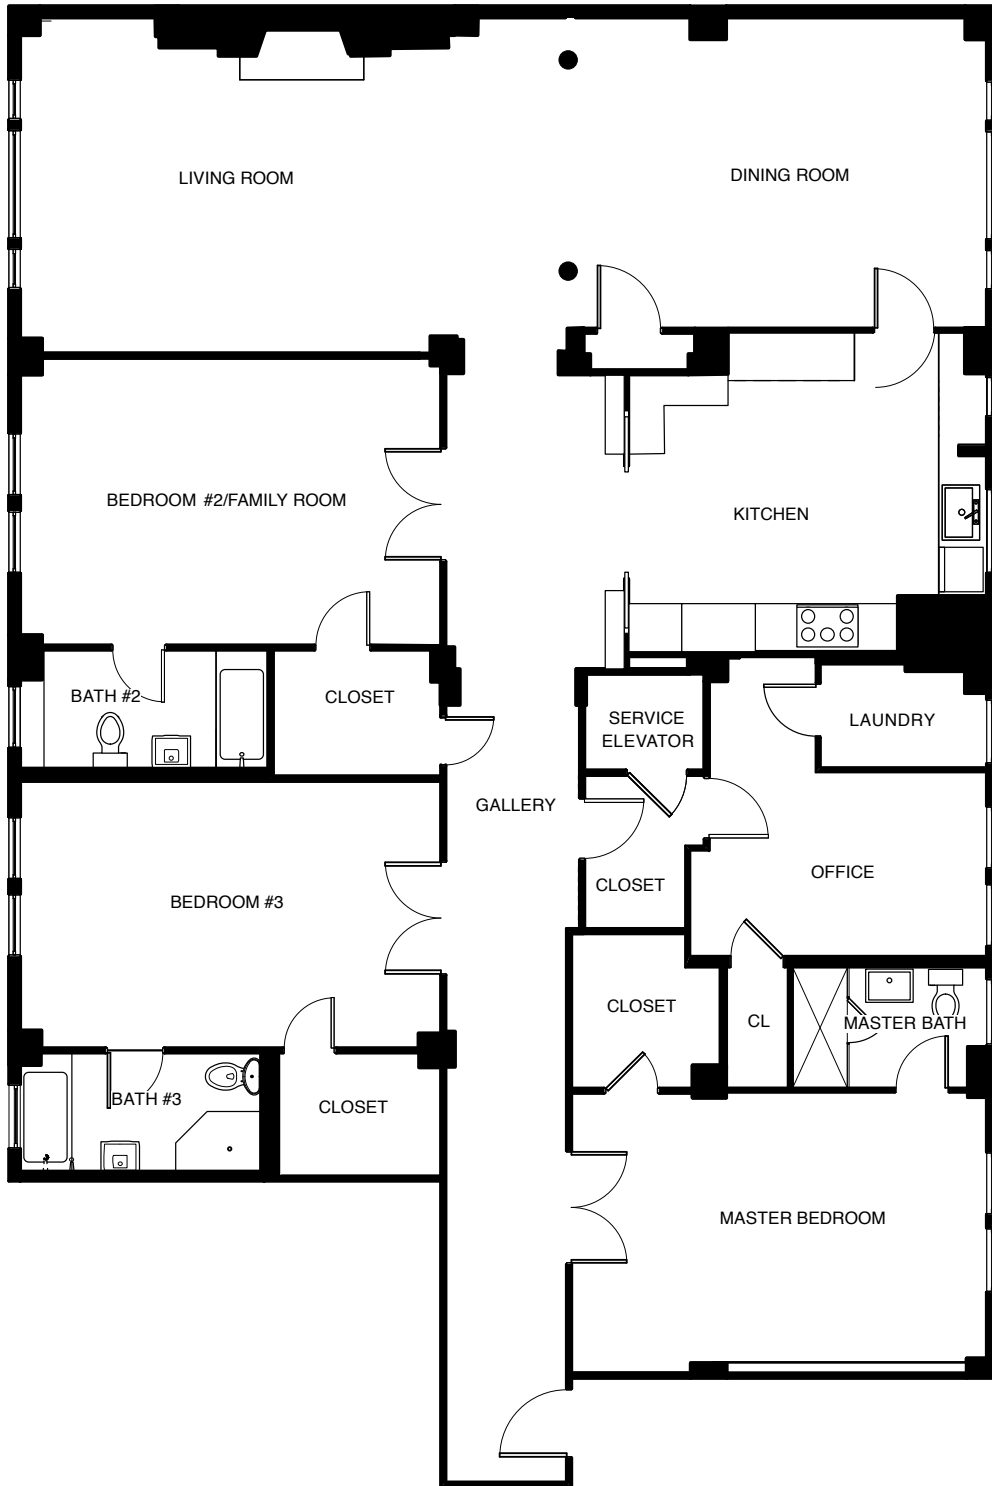

Park Lane

A Modern Sense of Grandeur

RESIDENCE 802

3 BEDROOMS/3 BATHS

2,497 SQUARE FEET